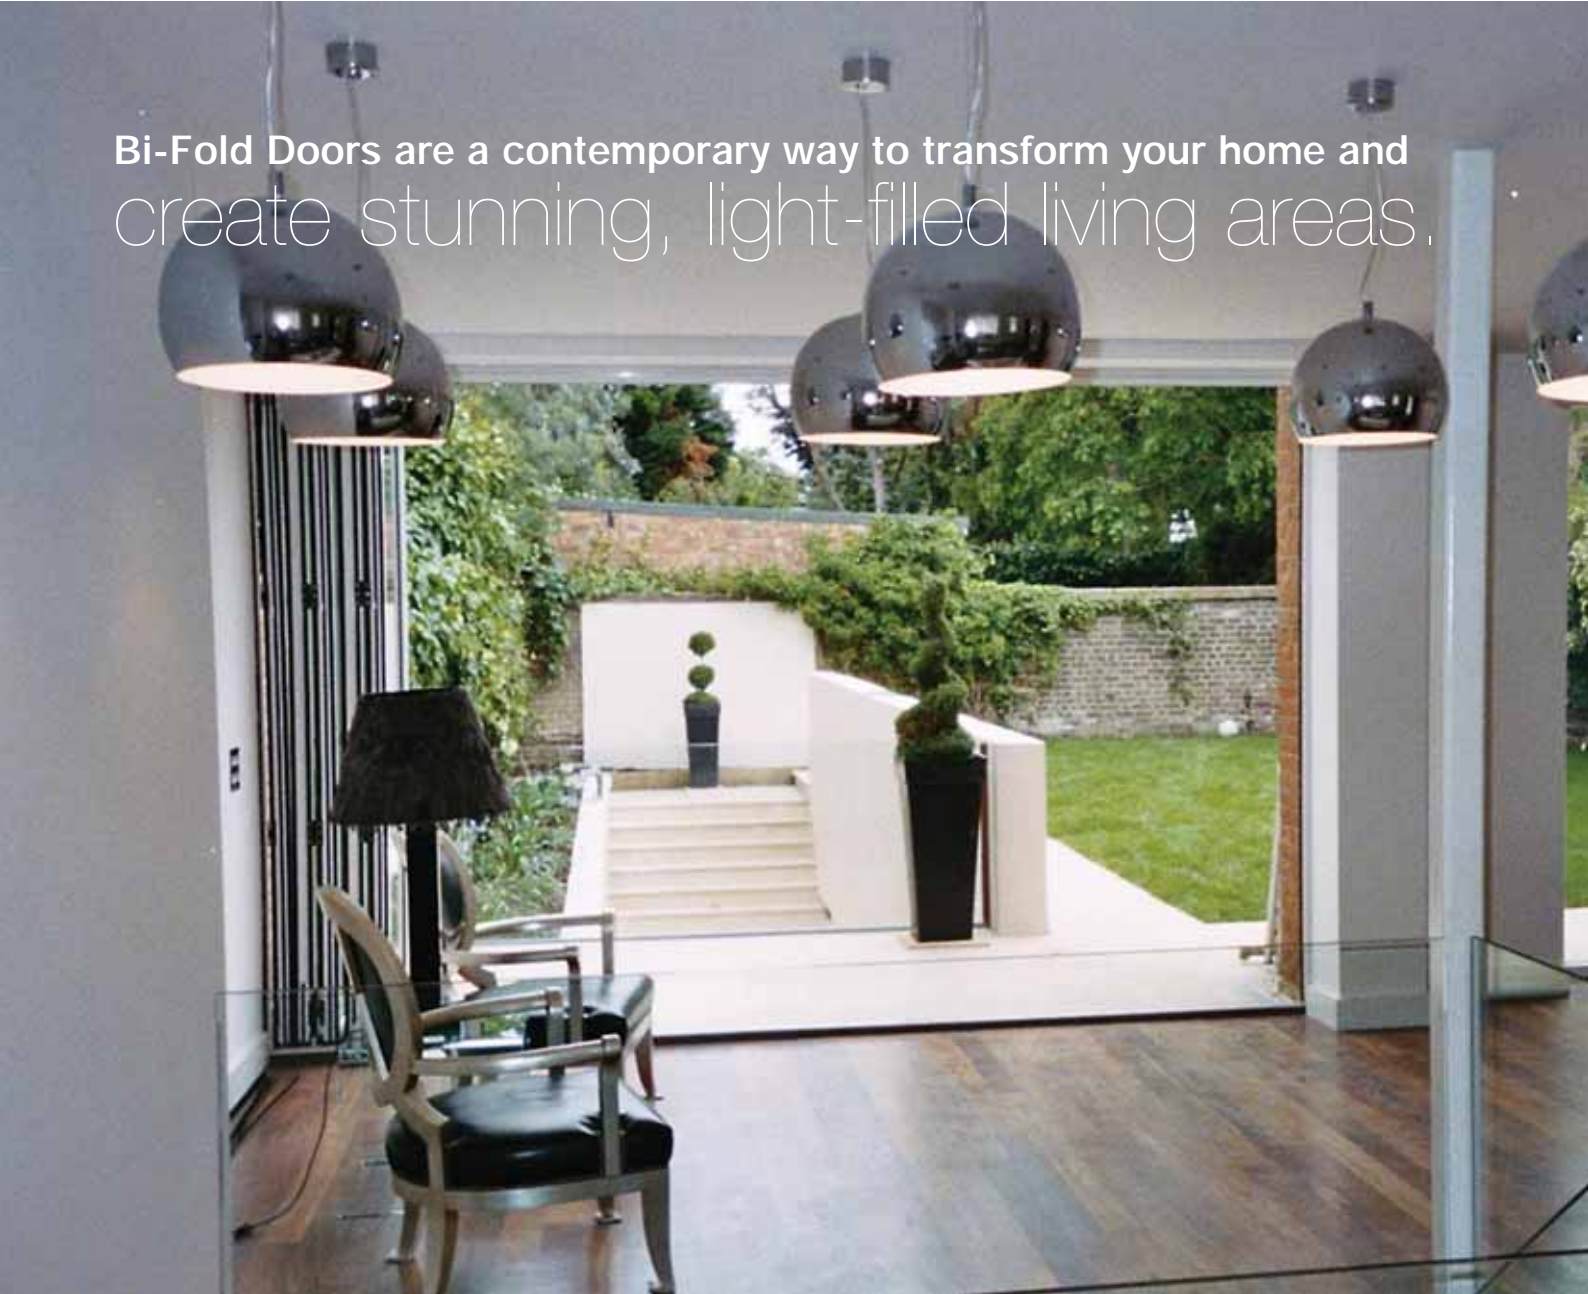

Casement

Unlimited options for personalisation

Definition: A Casement window is one where all or part of a window opens outwards – this opening area is known as the sash. There are several variations of Casement window.

Ask your installer to recommend what type of casement window would best complement your home.

Vertical Slider

Elegant traditional style

Definition: A Vertical Slider or Sash Window features 2 sashes which slide past each other and also tilt inwards for ventilation. This style was originally found in properties dating from the Georgian period, right through to the 1920s.

Definition: Patio Doors feature a fixed pane and a large sliding panel which opens to leave half of the total area open. Also known as an In-line Sliding Patio Door.

In-line Sliding Patio Doors allow maximum light into your home and bring a sense of space.

Definition: Bi-Fold Doors fold back towards the wall to completely open up the space in which they are installed.

Bring the outside in with Bi-Fold Doors – blur the lines between where your home ends and your garden begins to create a unique living space that is as versatile as it is beautiful.