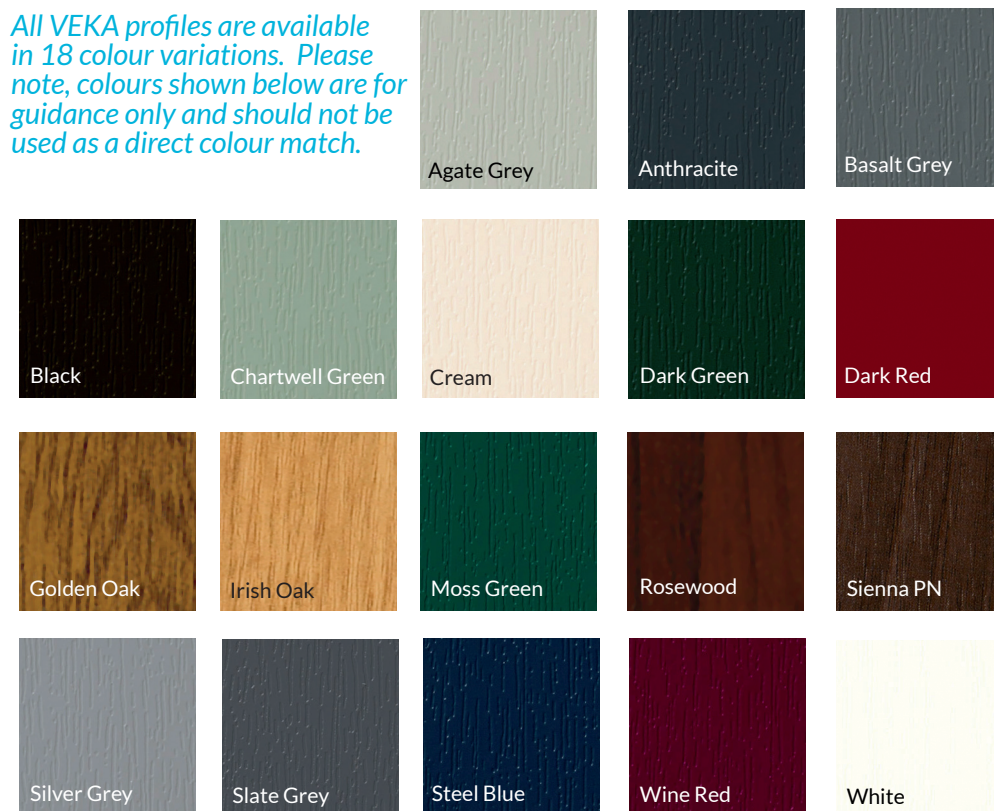

Fittings

- We have a great range of hardware that will stand the test of time and properties. Available in white, bright chrome, satin chrome, bright bronze, graphite, gold, black and antique black, all supplied with a 10 year guarantee.

Colours

- VEKA offer a fantastic range of plain colours and woodgrains to offer individual solutions to suit all tastes.
- Foils can be applied to one side or two and different colours can even be specified for the inside and out.

COLOUR CHOICES

All VEKA profiles are available in 18 colour variations. Please note, colours shown below are for guidance only and should not be used as a direct colour match.

SECURED BY DESIGN EXPLAINED